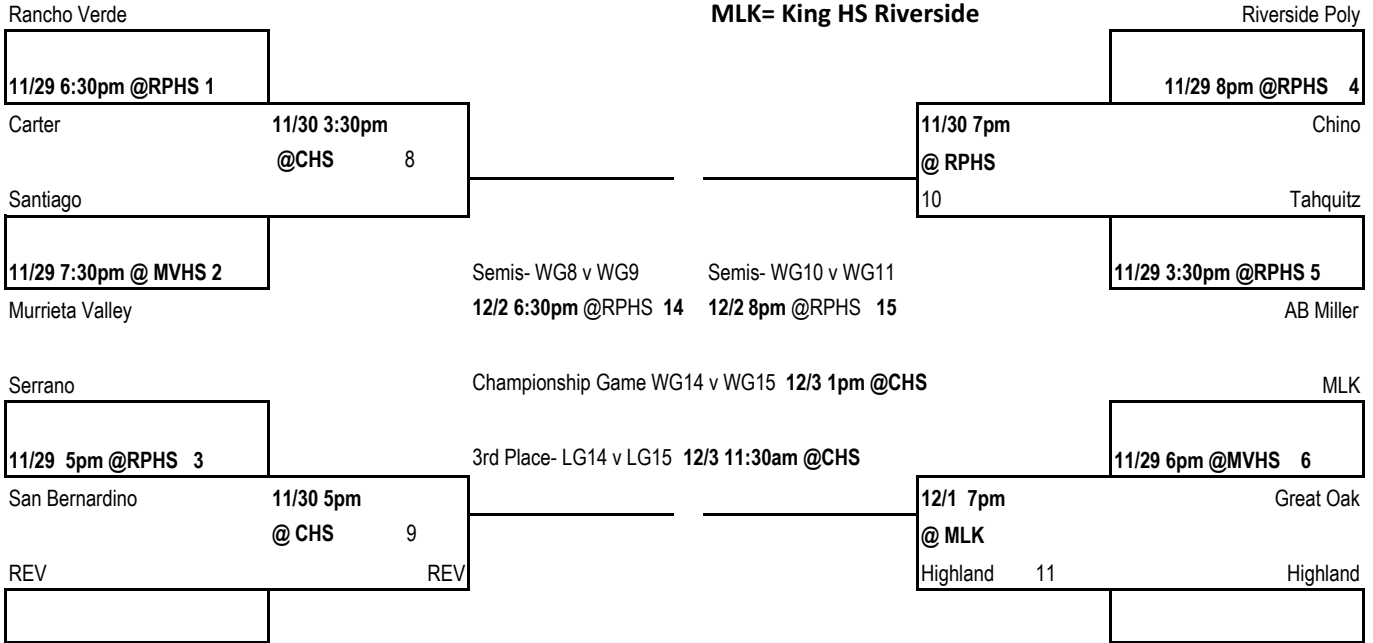

BattleZone Varsity Tournament Bracket:

CHS= Corona Centennial
 RPHS= Riverside Poly
 MVHS= Murrieta Valley
 MLK= King HS Riverside

Game 7- Bye Game: REV V HIGHLAND 4:30pm @MVHS

G12- 12/2 3:30pm RPHS

Loser G8

Loser G9 **12**

LG12 v LG13

12/3 3pm @RPHS

Loser G10

Loser G11 **13**

WG12 v WG13

12/3 10am @ CHS

G13- 12/2 5pm RPHS

Loser Game 1 (Team 1)

Loser Game 2 (Team 2)

Loser Game 3 (Team 3)

Loser Game 4 (Team 4)

Loser Game 5 (Team 5)

Loser Game 6 (Team 6)

Wednesday 11/30 (All games @MLK)

1 v 2 3:30pm

3 v 4 5pm

5 v 6 6:30pm

Thursday 12/1

1 v 4 (12/1 3:30pm @CHS)

3 v 5 (12/1 5pm @CHS)

2 v 6 (12/1 5:30pm @ MLK)

Saturday 12/3 (All Games at RPHS)

1 v 6 10:30am